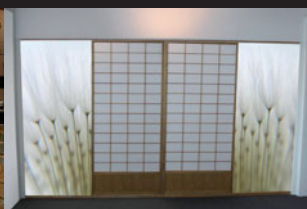

Living room sliding doors: 507 P