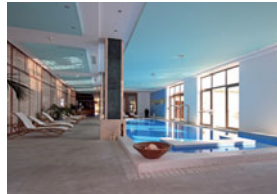

clipso water-repellent & dirt-repellent

NEW FEATURES

Swimming pool ceiling: 705 NOSWEAT

705 NOSWEAT and 705 NOSTAIN are the latest products in the clipso range.

clipso 705 NOSWEAT is water repellent, ideal for installation in damp areas: bathrooms, pools, spas, etc. It keeps walls and ceilings clean and dry for a long time.