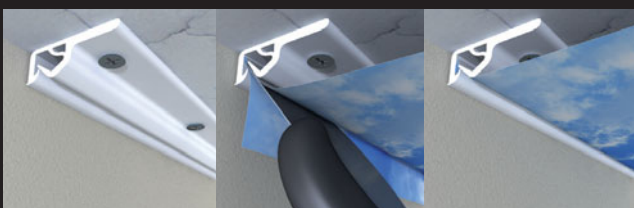

clipso translucent

Restaurant ceiling: 507 PT

clipso 507 PT is a translucent covering, and with back lighting it diffuses 50% of the light.

Combined with a printed image, it creates a cheerful, soft lighting ambiance.

Meeting room ceiling: 495 D

Living and working in a good acoustic environment is a priceless comfort!

clipso 495 D covering features 250,000 micro-perforations per sq. metre. Combined with an acoustic absorber, it attenuates sound nuisances.

Museum ceiling: 495 D

clipso is compatible with all types of acoustic absorbers, such as glass wool, rock wool, etc.

clipso: a cutting-edge technique

clipso coverings are made of polyester mesh, coated with polyurethane. Thanks to a system of high-tech profiles, clipso coverings dress walls and ceilings and contour the most complex and varied shapes. They adapt to every architectural style, whether modern or classic.