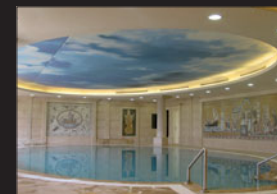

Shop wall: 507 PT

Swimming pool ceiling: 507 P

Thanks to our certifications, clipso is ideal for residential and public buildings: airports, offices, hotels, restaurants, shopping malls, shops, schools, hospitals, homes, etc.